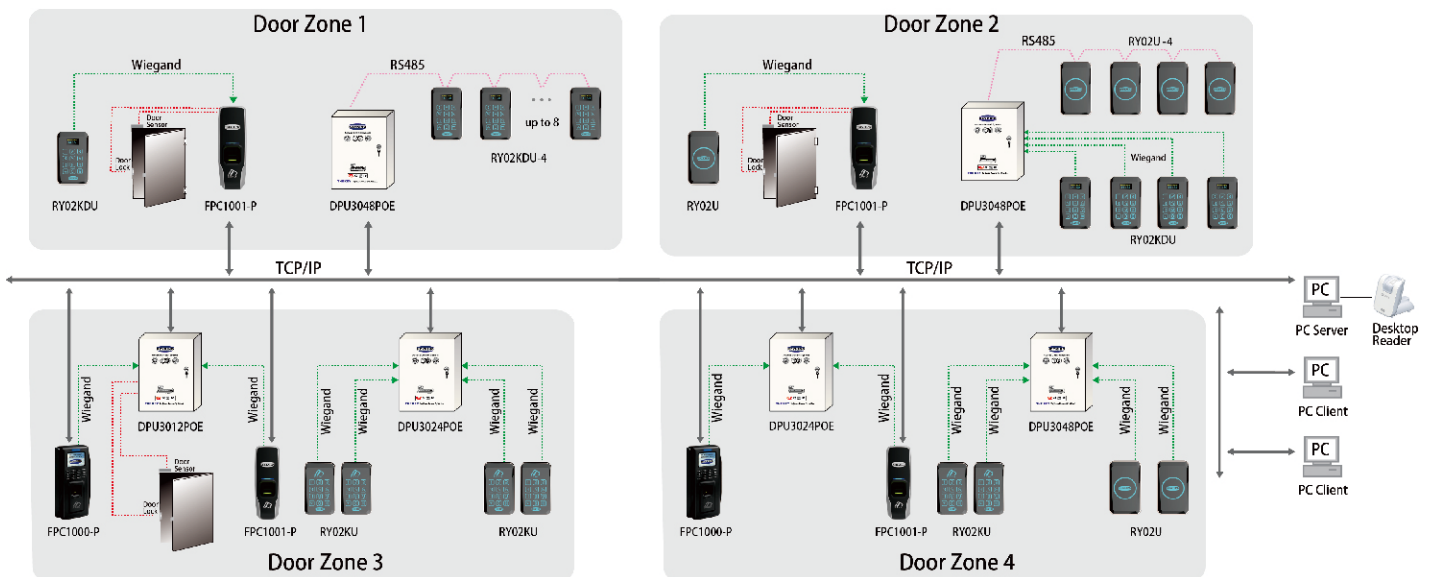

Specifications

Model	U
Frequency	13.56MHz
Technology	HF, Mifare, Desfire, PKI Encrypted, NFC, CPU, FIPS-201*, and more
Encryption	3Des
Read Range	~2
Power	7 – 15 Vdc
Current No Display	≤80mA
Current with Display	≤150mA
Temperature	-4°F - 150°F
Humidity	95% RH
Dimension	2¾' x 4¾' x 1½'

Type Recognition

RY 02 KD P-4

Reader Protocol

4: RS-485
_: Wiegand

Card Type

P: 125KHz – LF, TK, EM, HID Prox., AWID, and more

U: 13.56MHz – HF, NFC, Mifare, PKI Encrypted, CPU, FIPS-201* and more

D: Desfire, WG66

Features

_: Card Reader Only Type Recognition

K: Card Reader & Keypad

KD: Card Reader with Keypad and OLED Display

Mounting

01: EU 86x86 Box

02: USA Gang Box

Royal Series

Network Diagram

Head Quarters (Keyking Hongkong)

Add: 3F, HongKong Trade CTR, 161-167 DES Voeux RD Central, HongKong

E-mail: info@keyking.net

<http://www.keyking.net>

Tel: +852-5569 0622

2017 Keyking Group. Keyking and identifying product names and numbers herein are registered trade marks of Keyking. All non-Keyking brands and product names are trademarks or registered trademarks of their respective companies. Product appearance, build status and/or specifications are subject to change without notice.